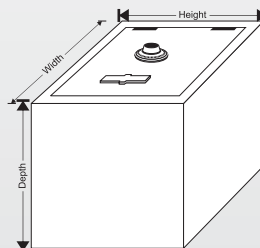

THE FLOOR SAFE

IN - FLOOR SECURITY

FL1

FL2

FL3

FL4

Features

- ◆ Recommended cash rating \$ 10,000 (FL1)
- ◆ Recommended cash rating \$ 20,000 (FL2, FL3, FL4)
- ◆ Solid steel 12mm door and 4mm body
- ◆ Anti-drill steel plate behind the lock
- ◆ Solid steel dead bar prevents door removal during attack
- ◆ Spring loaded relocking device
- ◆ Gas spring for convenient opening (models 2,3,4)
- ◆ Fully removable lid (model 1)
- ◆ Chrome plated handle and stainless steel decorative plate (models 2, 3, 4)
- ◆ Locking mechanisms available: Key, Combination, Digital
- ◆ Digital upgrade features available include; time delay, dual user, audit trail and bluetooth
- ◆ Top cover plate
- ◆ Scratch proof powder coated finish

Locking Devices

Digital FL 1

Digital Ross 1000

Combination - PS

Key Ross 700

Digital LO2 - L22

Ross Bluetooth

Specifications

Model	External Dimensions (mm)			Internal Dimensions (mm)			Weight (kgs)
	Height	Width	Depth	Height	Width	Depth	
FL1	260	260	320	230	230	200	18
FL2	340	380	310	310	350	190	33
FL3	340	380	450	310	350	310	41
FL4	340	610	450	310	580	310	52